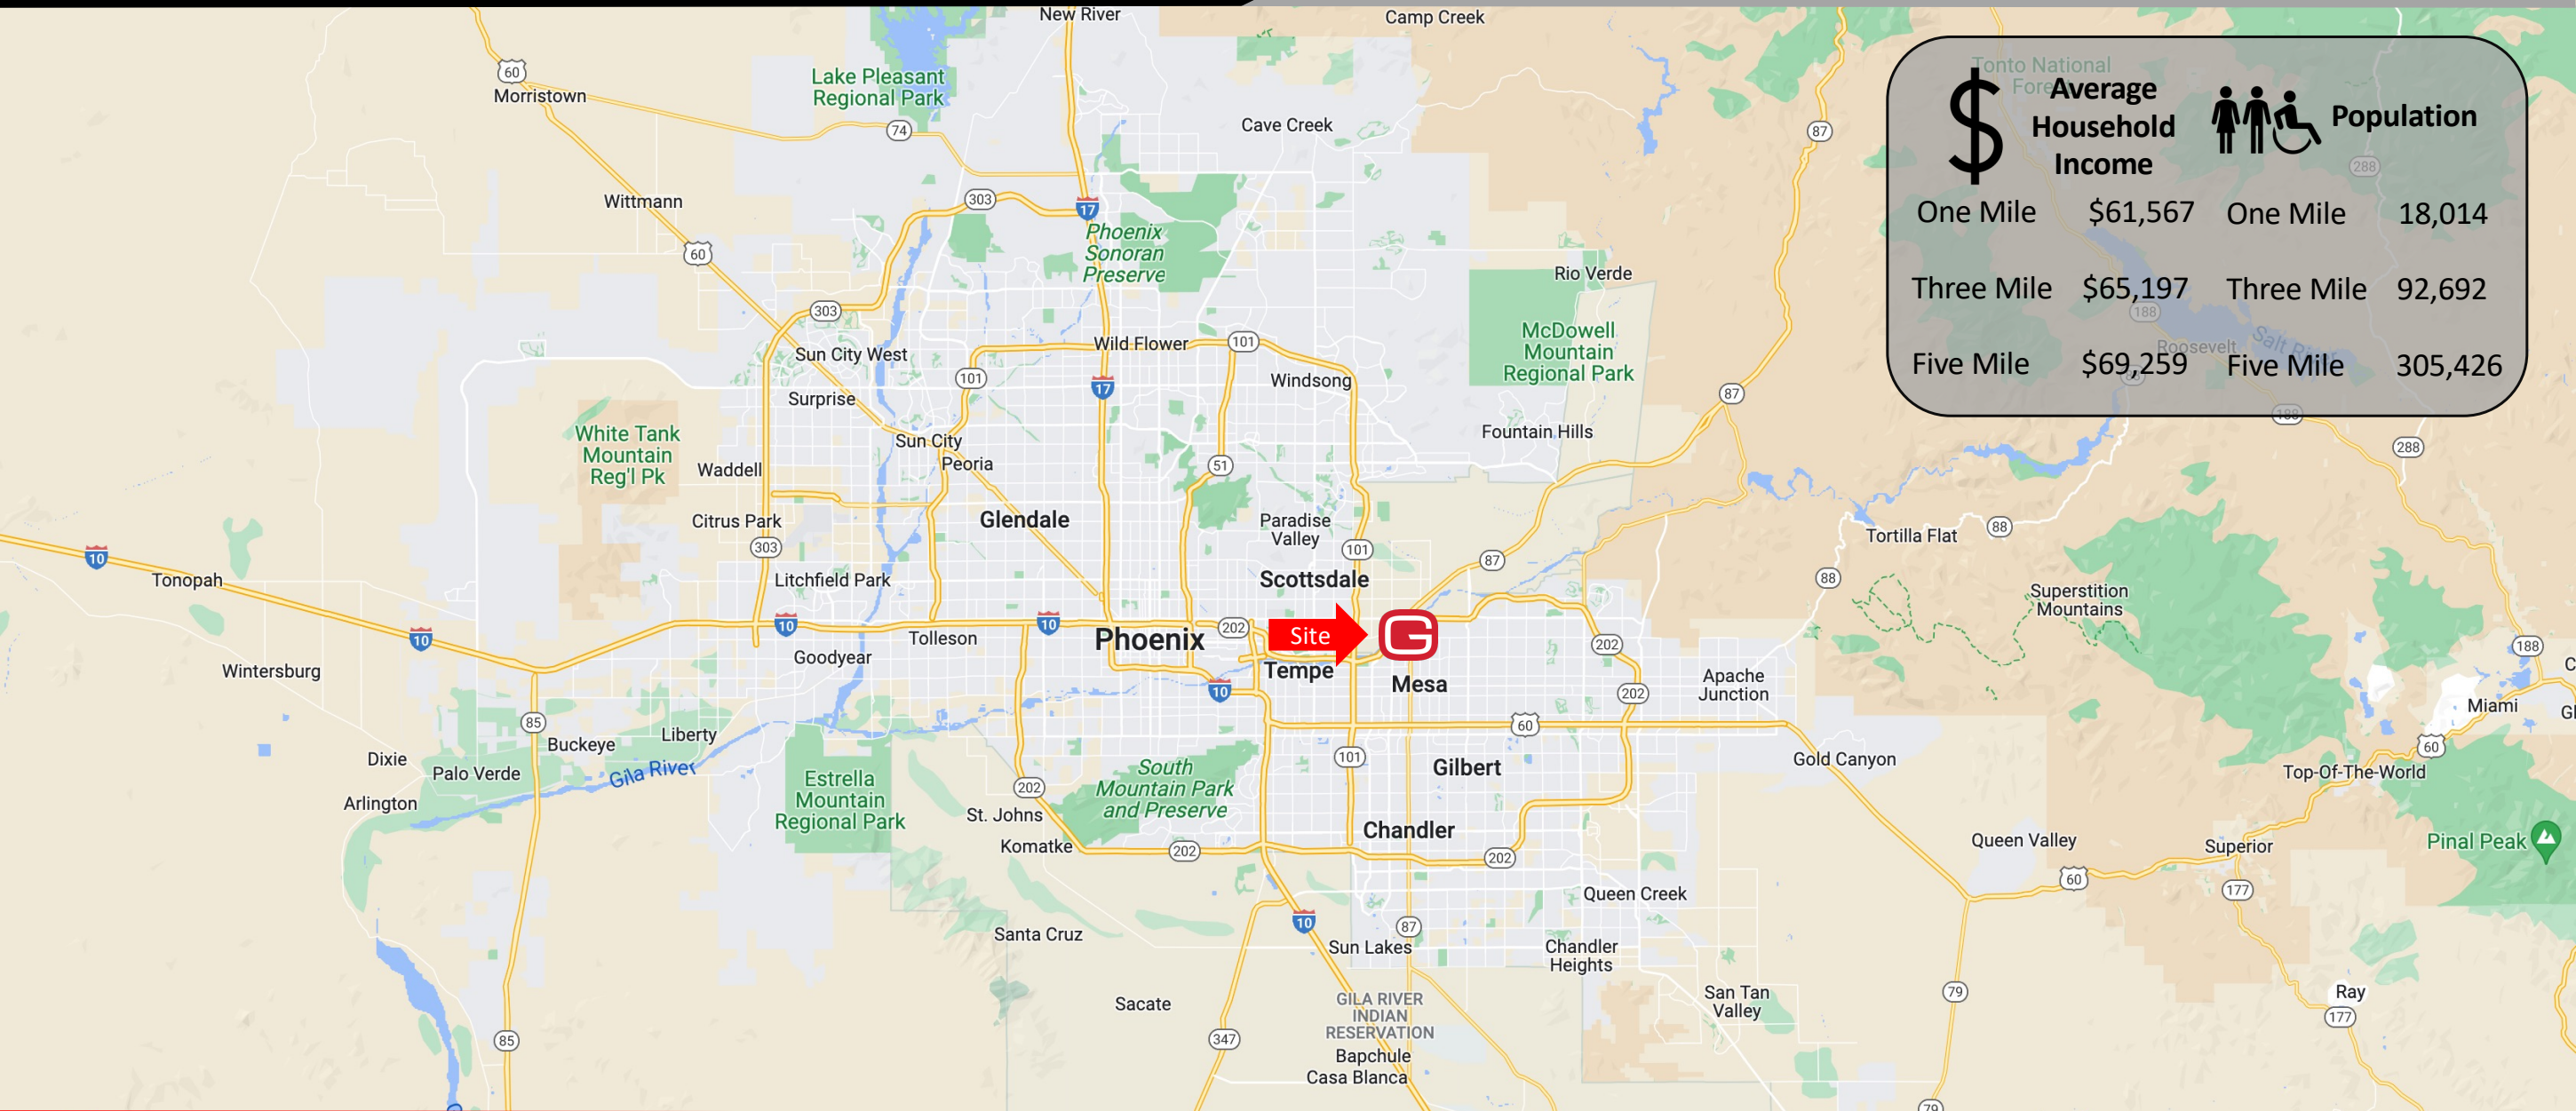

Carson Klepinger
480.789.9124
Carson@glenwood.com

Bob Klepinger
480.225.9962
Bob@glenwood.com

Jeff Kost
480.225.9963
Jeff@glenwood.com

| | \$ Average Household Income | Population |
|------------|------------------------------------|-------------------|
| One Mile | \$61,567 | 18,014 |
| Three Mile | \$65,197 | 92,692 |
| Five Mile | \$69,259 | 305,426 |